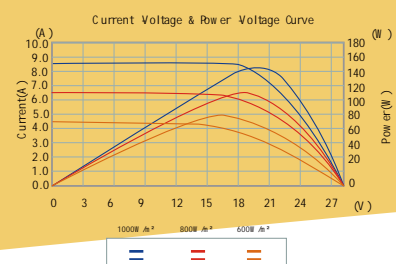

TPS105S-5W-MONO

5 W
MONO Crystalline Solar Module

TPS105S-5W-MONO

5W (+/-5%)

0.26A

19.08V

Certification

TOPPLAY

6

Not Your Average Solar Provider

Our Products Categories

MECHANICAL SPECIFICATION

Cell Type	MONO crystalline 158.75*158.75mm
Number of cells	36pcs
Dimensions	680x536x25mm
Front Glass	3.2mm Low iron tempered glass
Frame	Anodized aluminum alloy
Connector	MC4 PLUG
Output Cables	Length 0.9m